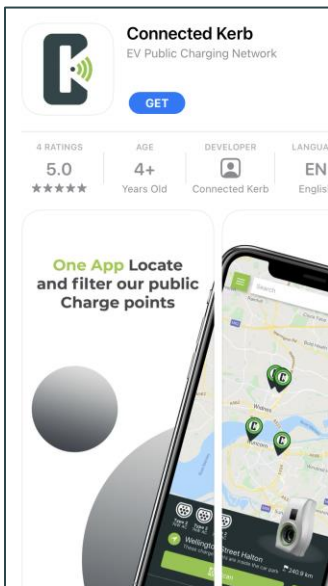

### 1. Download the Connected Kerb App

Available on:

### 2. Find the nearest charge point

By typing in "Wichelstowe".